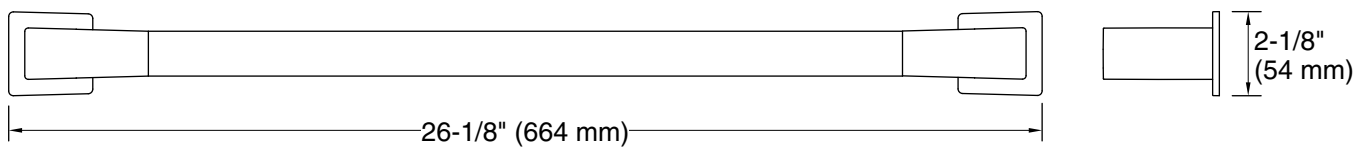

Features

- 24" (610 mm) bar.
- Coordinates with Honesty faucets accessories, and showering components to complete your bathroom.

Material

- Premium metal construction for durability and reliability.
- KOHLER finishes resist corrosion and tarnishing.

Technical Information

All product dimensions are nominal.

Installation Type: Wall-mount

Material: Zinc, Stainless Steel

Notes

Install this product according to the installation instructions.

CAUTION: Risk of personal injury. Do not install these products in any area where they are likely to be used inadvertently as a grab bar or support bar. These products are not designed or intended for use as a grab bar or support bar.