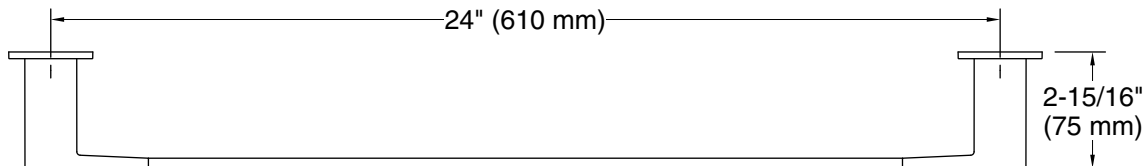

Features

- 24" (610 mm) bar.
- Coordinates with Honesty faucets accessories, and showering components to complete your bathroom.

Material

- Premium metal construction for durability and reliability.
- KOHLER finishes resist corrosion and tarnishing.

Technical Information

All product dimensions are nominal.

Installation Type: Wall-mount

Material: Zinc, Stainless Steel

Notes

Install this product according to the installation instructions.

CAUTION: Risk of personal injury. Do not install these products in any area where they are likely to be used inadvertently as a grab bar or support bar. These products are not designed or intended for use as a grab bar or support bar.